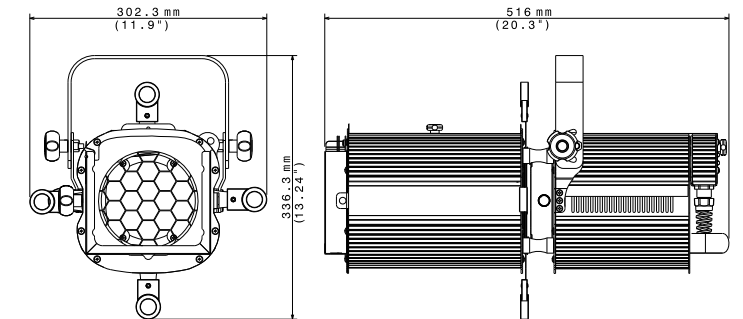

- Weight: 14.8 kg (32.6 lbs)

- Finishing: Black

PHOTOMETRIC DATA

| | PROFILO 1000 | mt 5 ft 16.40 | mt 10 ft 32.81 | mt 15 ft 49.21 | mt 20 ft 65.62 | mt 25 ft 82.02 |
|-----------------------|--------------|------------------|-------------------|-------------------|-------------------|-------------------|
| BEAM ANGLE 18° | | | | | | |
| lux center (lx) | 2400 | 600 | 267 | 50 | 96 | |
| foot candles (fc) | 223 | 56 | 25 | 14 | 9 | |
| diameter (cm) | 158 | 317 | 475 | 634 | 792 | |
| diameter (ft) | 5.20 | 10.39 | 15.59 | 20.79 | 25.98 | |
| BEAM ANGLE 36° | | | | | | |
| lux center (lx) | 760 | 190 | 84 | 48 | 30 | |
| foot candles (fc) | 71 | 18 | 8 | 4 | 3 | |
| diameter (cm) | 325 | 650 | 975 | 1300 | 1625 | |
| diameter (ft) | 10.66 | 21.32 | 31.98 | 42.64 | 53.30 | |

PROFILO 500

OPTICAL GROUP

- Zoom: 20° ÷ 40°
- High definition zoom lens with double optical condenser lens

LAMP HOLDER

GY9.5

GOBOS

- Gobo size: 86mm (external), 48mm (image)
- Gobo holder type B for image projection (optional)

PHYSICAL

IP20

- Internal rotating system with four removable shutters
- Steel housing with aluminum edge profiles
- Removable cover for easy access to lamp

- Reversible yoke

- Weight: 7 kg (15.4 lbs)

- Finishing: Black

PHOTOMETRIC DATA

| | PROFILO 500 | mt 5 ft 16.40 | mt 10 ft 32.81 | mt 15 ft 49.21 | mt 20 ft 65.62 | mt 25 ft 82.02 |
|-----------------------|-------------|------------------|-------------------|-------------------|-------------------|-------------------|
| BEAM ANGLE 20° | | | | | | |
| lux center (lx) | 950 | 238 | 106 | 59 | 38 | |
| foot candles (fc) | 88 | 22 | 10 | 6 | 4 | |
| diameter (cm) | 176 | 353 | 529 | 705 | 882 | |
| diameter (ft) | 5.78 | 11.57 | 17.35 | 23.14 | 28.92 | |
| BEAM ANGLE 40° | | | | | | |
| lux center (lx) | 300 | 75 | 33 | 19 | 12 | |
| foot candles (fc) | 28 | 7 | 3 | 2 | 1 | |
| diameter (cm) | 374 | 748 | 1122 | 1496 | 1869 | |
| diameter (ft) | 12.27 | 24.53 | 36.80 | 49.07 | 61.33 | |