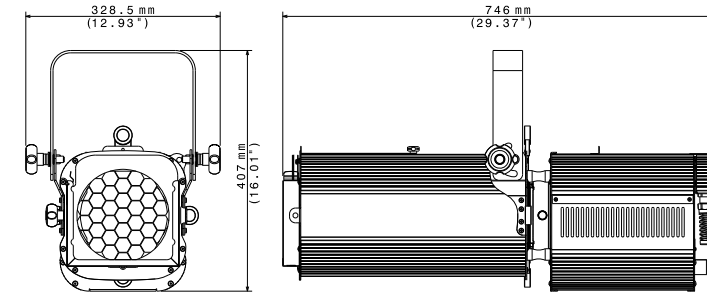

- Gobo size: 86mm (external), 60mm (image)
- Gobo holder type B for image projection (optional)

IRIS

- Iris / diaphragm (optional)

POWER SUPPLY

- Range 220-240Vac 50-60 Hz

SAFETY

- Safety micro switches
- Frontal protection grille (removable)

OPERATING TEMPERATURE

-10° / 40°

PHYSICAL

IP20

- Internal rotating system with four removable shutters
- Steel housing with aluminum edge profiles
- Removable cover for easy access to lamp

- Reversible yoke

- Weight: 14.8 kg (32.6 lbs)

- Finishing: Black

PHOTOMETRIC DATA

| | PROFILO 1000 | mt 5 ft 16.40 | mt 10 ft 32.81 | mt 15 ft 49.21 | mt 20 ft 65.62 | mt 25 ft 82.02 |
|-----------------------|--------------|------------------|-------------------|-------------------|-------------------|-------------------|
| BEAM ANGLE 18° | | | | | | |
| lux center (lx) | 2400 | 600 | 267 | 50 | 96 | |
| foot candles (fc) | 223 | 56 | 25 | 14 | 9 | |
| diameter (cm) | 158 | 317 | 475 | 634 | 792 | |
| diameter (ft) | 5.20 | 10.39 | 15.59 | 20.79 | 25.98 | |
| BEAM ANGLE 36° | | | | | | |
| lux center (lx) | 760 | 190 | 84 | 48 | 30 | |
| foot candles (fc) | 71 | 18 | 8 | 4 | 3 | |
| diameter (cm) | 325 | 650 | 975 | 1300 | 1625 | |
| diameter (ft) | 10.66 | 21.32 | 31.98 | 42.64 | 53.30 | |

PROFILO 500

OPTICAL GROUP

- Zoom: 20° ÷ 40°
- High definition zoom lens with double optical condenser lens

LAMP HOLDER

GY9.5

GOBOS

- Gobo size: 86mm (external), 48mm (image)
- Gobo holder type B for image projection (optional)